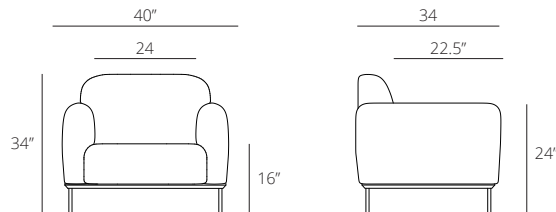

Warranty

3 years

UPHOLSTERY / FRAME / LEGS

IRON / WALNUT / MATTE BLACK

UPHOLSTERY / FRAME / LEGS

SANDSTONE / OAK / MATTE BLACK